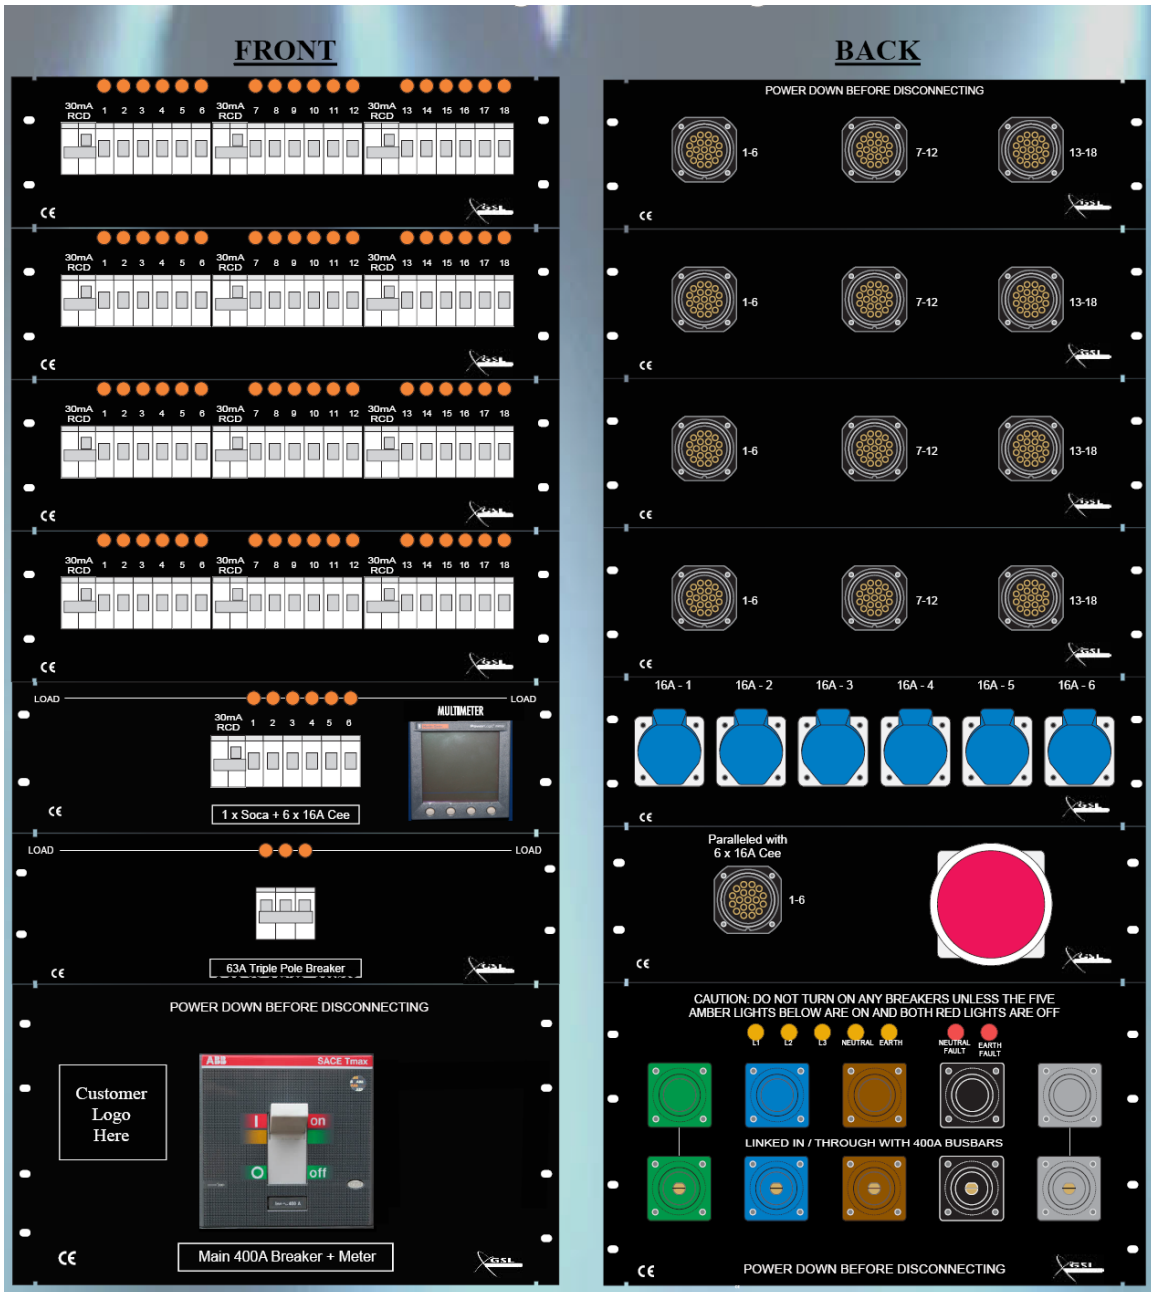

NEW PSI's 72 way Socapex

To complement our 36 way distro units PSI has invested in 72 way units for socapex distribution!