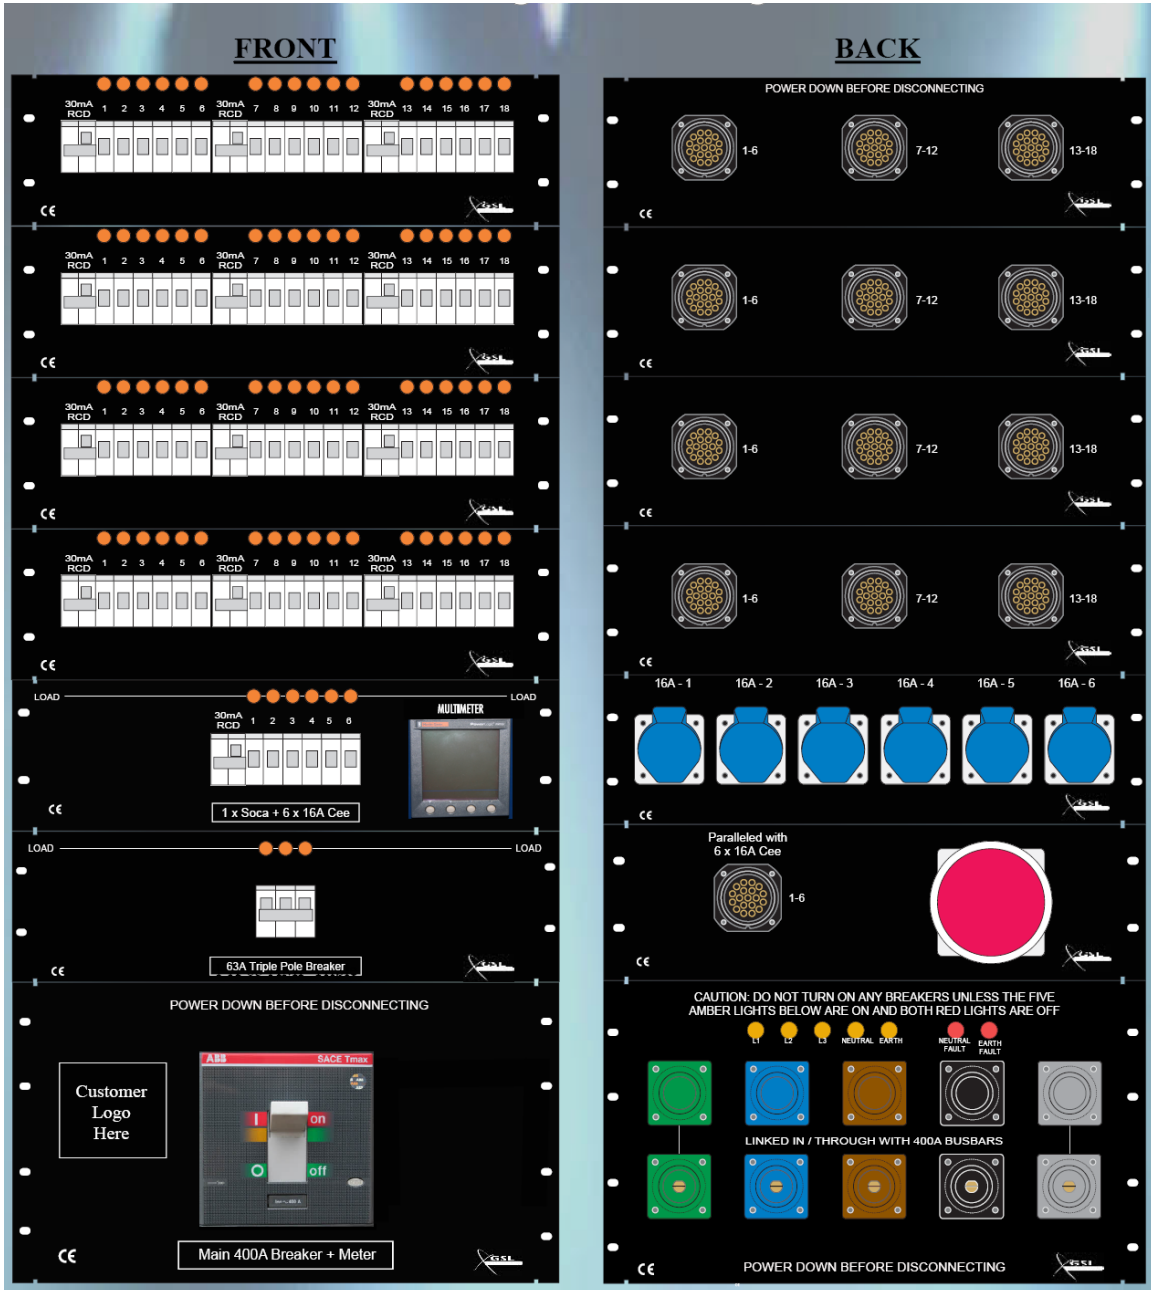

NEW PSI's 72 way Socapex

To complement our 36 way distro units PSI has invested in 72 way units for socapex distribution!